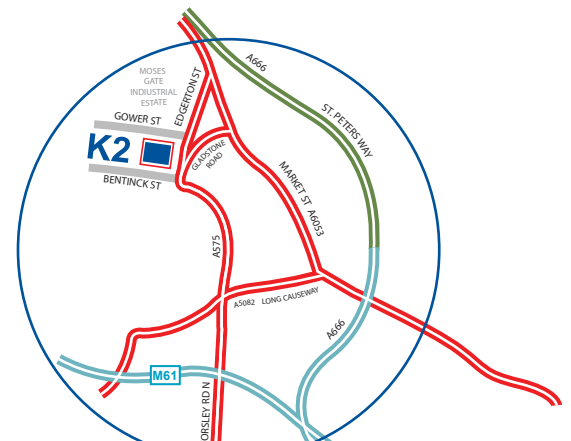

K2 Storage Solutions (Farnworth)

The Lighting & Interiors Group Ltd
Cobden Mill
Bentnick Street
Farnworth, Bolton
BL4 7EP