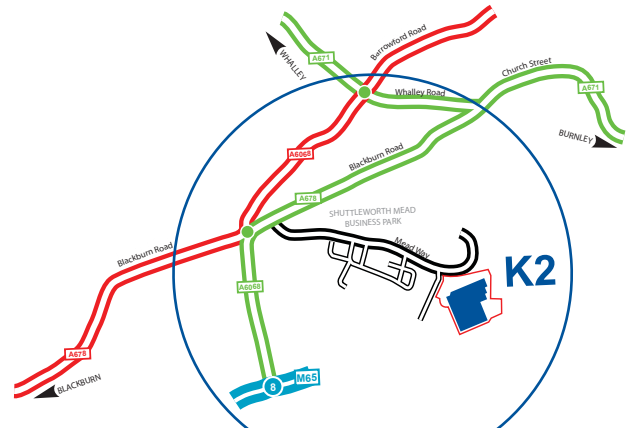

K2 Storage Solutions (Padiham)

Unit 12
Shuttleworth Mead Business Park
Blackburn Road, Padiham
Burnley, Lancashire
BB12 7SN

K2 Storage Solutions (Walton Summit)

364A Walton Summit Road
(Adjacent to Global)
Bamber Bridge, Preston
PR5 8AS