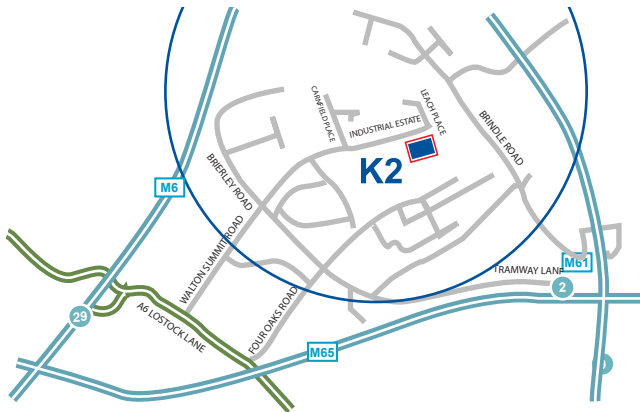

K2 Storage Solutions (Padiham)

Unit 12
Shuttleworth Mead Business Park
Blackburn Road, Padiham
Burnley, Lancashire
BB12 7SN

K2 Storage Solutions (Walton Summit)

364A Walton Summit Road
(Adjacent to Global)
Bamber Bridge, Preston
PR5 8AS